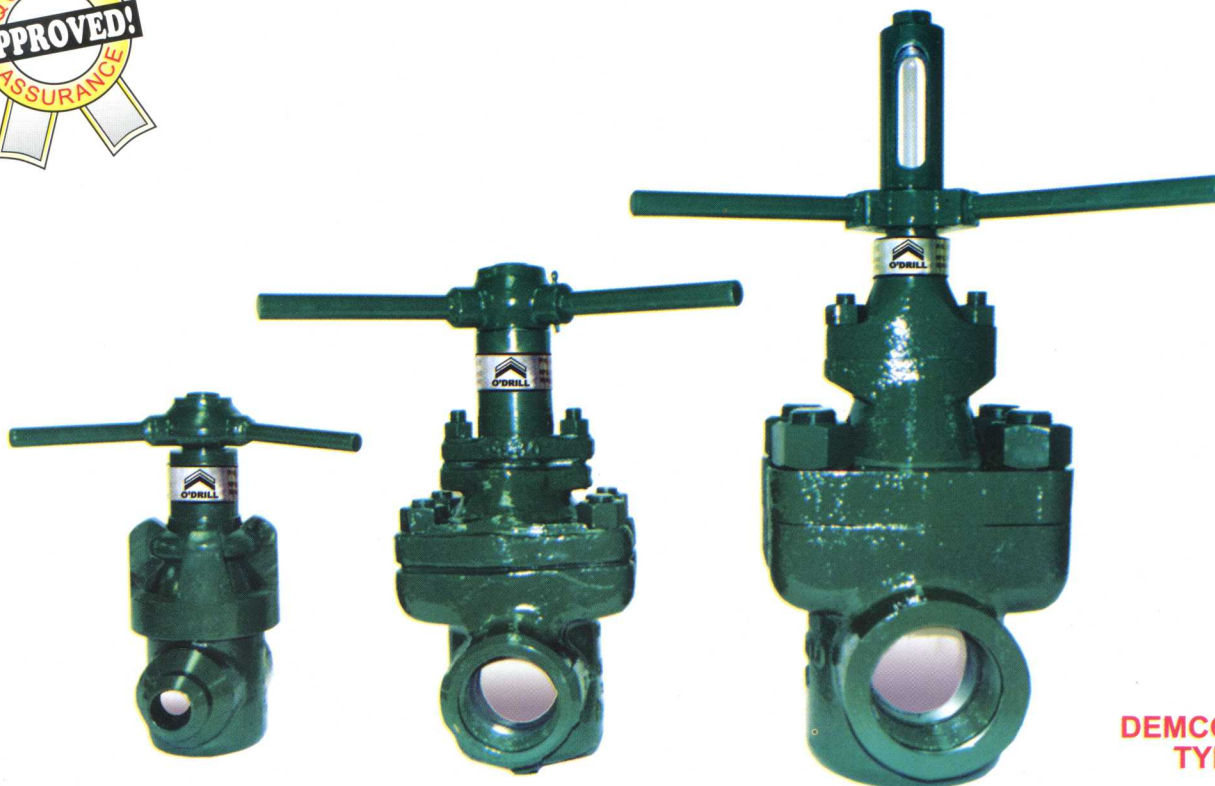

*Established
1982*

A Pump & Valve Mfg. Company

Engineered for High Performance...

**Catalog
DGV 2", 3" & 4"**

2"

3"

4"

**DEMCO® DM
TYPE**

Top Quality... Lowest Prices..... Guaranteed !!!

GATE VALVES

100% Interchangeable with DEMCO® DM TYPE

✓ *out our quality...
Compare our Prices!!!*

O'DRILL (Demco® DMC Type)

100% Interchangeable
VALVES & PARTS

2"

2" - 2000, 3000 & 5000 W.P.			2000 WP	3000 WP	5000 WP
REF.	Description	SIZE	WT.	2"	2"
1	LUBE FITTING Steel		.1#	5195	
2	HUB ASSEMBLY Steel		5#	14687	
4	LOCK HANDLE Steel		1#	1891	
6	STEM SCREW Steel		3#	1913	
7	STEM SCREW SEAL Buna N		.1#	5530 - 224	
8	SCREW HOUSING Steel		4#	1848	
9	STEM 303 SS 316 SS		1#	1931 - 002 1931 - 008	
10	SECONDARY SEAL Buna N		.1#	5530 - 210	
11	RETAINER Steel		1#	1940	
12	STEM SEAL ASSEMBLY (Includes Bronze Bushing) Buna N Viton		.1#	1949 - 001 1949 - 006	
13	LOCK SCREW Steel		.1#	5665 - 22004	
15	COUPLING WCB Steel		16#	1446 - 020	1445 - 030
16	BONNET ANSI 1029 Steel Uncoated Coated		7#	1237 - 020 1237 - 021	
17	INDEX PIN Steel		.1#	1981	
18	BONNET SEAL Buna N Viton		.1#	5530 - 342 5531 - 342	
19	GATE Steel, Nickel Plated 316 SS		3#	1887 - 002 1887 - 008	
20	BODY, UNCOATED Steel SCREWED-API - LP FULL PORT WELD		29#	1285 - 020	1271 - 030
		-SCH. 80	29#	1307 - 120	1309 - 130
		-SCH. XXH		1307 - 220	1309 - 230
		-SCH. 160		1307 - 520	1309 - 530
	FLANGED - RTJ		73#	2039 - 120	1510 - 230
21	SEAT				
	Ductile Iron	- Buna N	1.5#	1876 - 011	1876 - 011
		- Viton		1876 - 012	1876 - 012
	STEEL	- Buna N	1.5#	1876 - 021	1876 - 021
		- Viton		1876 - 022	1876 - 022
	316 SS	- Buna N	1.5#	1876 - 081	1876 - 081
		- Viton		1876 - 082	1876 - 082
22	PIN, LOCK HANDLE Steel		1#	5420 - 18728	
★	REPAIR KIT 2" - 6 PCS. 1Ea - Ref. 7,10, 12, 18, 19, 21		6 #	P/N: DGV-25 KRK	