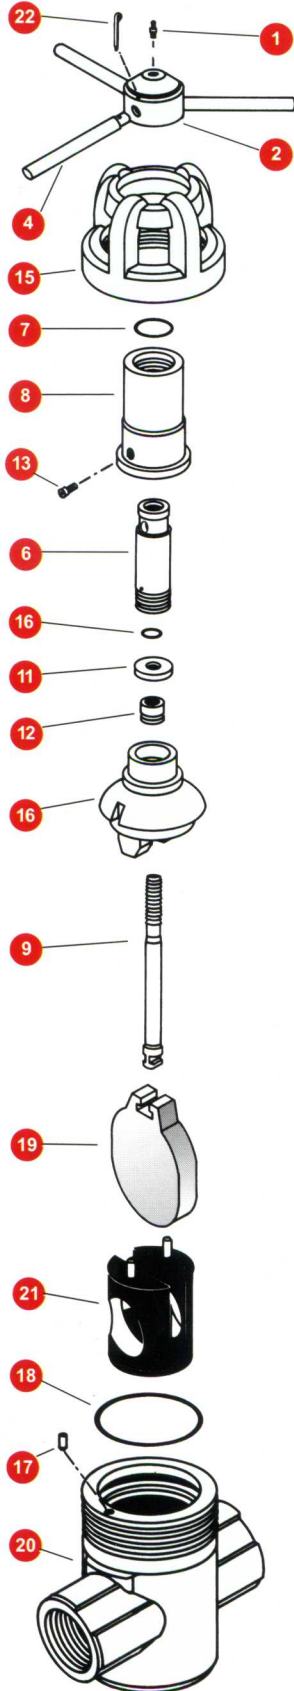

*Established
1982*

A Pump & Valve Mfg. Company

Engineered for High Performance...

**Catalog
DGV 2", 3" & 4"**

2"

3"

4"

**DEMCO® DM
TYPE**

Top Quality... Lowest Prices..... Guaranteed !!!

GATE VALVES

100% Interchangeable with DEMCO® DM TYPE

✓ *out our quality...
Compare our Prices!!!*

O'DRILL (Demco® DMC Type)

100% Interchangeable
VALVES & PARTS

2"

2" - 2000, 3000 & 5000 W.P.			2000 WP	3000 WP	5000 WP
REF.	Description	SIZE	WT.	2"	2"
1	LUBE FITTING Steel		.1#	5195	
2	HUB ASSEMBLY Steel		5#	14687	
4	LOCK HANDLE Steel		1#	1891	
6	STEM SCREW Steel		3#	1913	
7	STEM SCREW SEAL Buna N		.1#	5530 - 224	
8	SCREW HOUSING Steel		4#	1848	
9	STEM 303 SS 316 SS		1#	1931 - 002 1931 - 008	
10	SECONDARY SEAL Buna N		.1#	5530 - 210	
11	RETAINER Steel		1#	1940	
12	STEM SEAL ASSEMBLY (Includes Bronze Bushing) Buna N Viton		.1#	1949 - 001 1949 - 006	
13	LOCK SCREW Steel		.1#	5665 - 22004	
15	COUPLING WCB Steel		16#	1446 - 020	1445 - 030
16	BONNET ANSI 1029 Steel Uncoated Coated		7#	1237 - 020 1237 - 021	
17	INDEX PIN Steel		.1#	1981	
18	BONNET SEAL Buna N Viton		.1#	5530 - 342 5531 - 342	
19	GATE Steel, Nickel Plated 316 SS		3#	1887 - 002 1887 - 008	
20	BODY, UNCOATED Steel SCREWED-API - LP FULL PORT WELD		29#	1285 - 020	1271 - 030
		-SCH. 80	29#	1307 - 120	1309 - 130
		-SCH. XXH		1307 - 220	1309 - 230
		-SCH. 160		1307 - 520	1309 - 530
	FLANGED - RTJ		73#	2039 - 120	1510 - 230
21	SEAT				
	Ductile Iron	- Buna N	1.5#	1876 - 011	1876 - 011
		- Viton		1876 - 012	1876 - 012
	STEEL	- Buna N	1.5#	1876 - 021	1876 - 021
		- Viton		1876 - 022	1876 - 022
	316 SS	- Buna N	1.5#	1876 - 081	1876 - 081
		- Viton		1876 - 082	1876 - 082
22	PIN, LOCK HANDLE Steel		1#	5420 - 18728	
★	REPAIR KIT 2" - 6 PCS. 1Ea - Ref. 7,10, 12, 18, 19, 21		6 #	P/N: DGV-25 KRK	